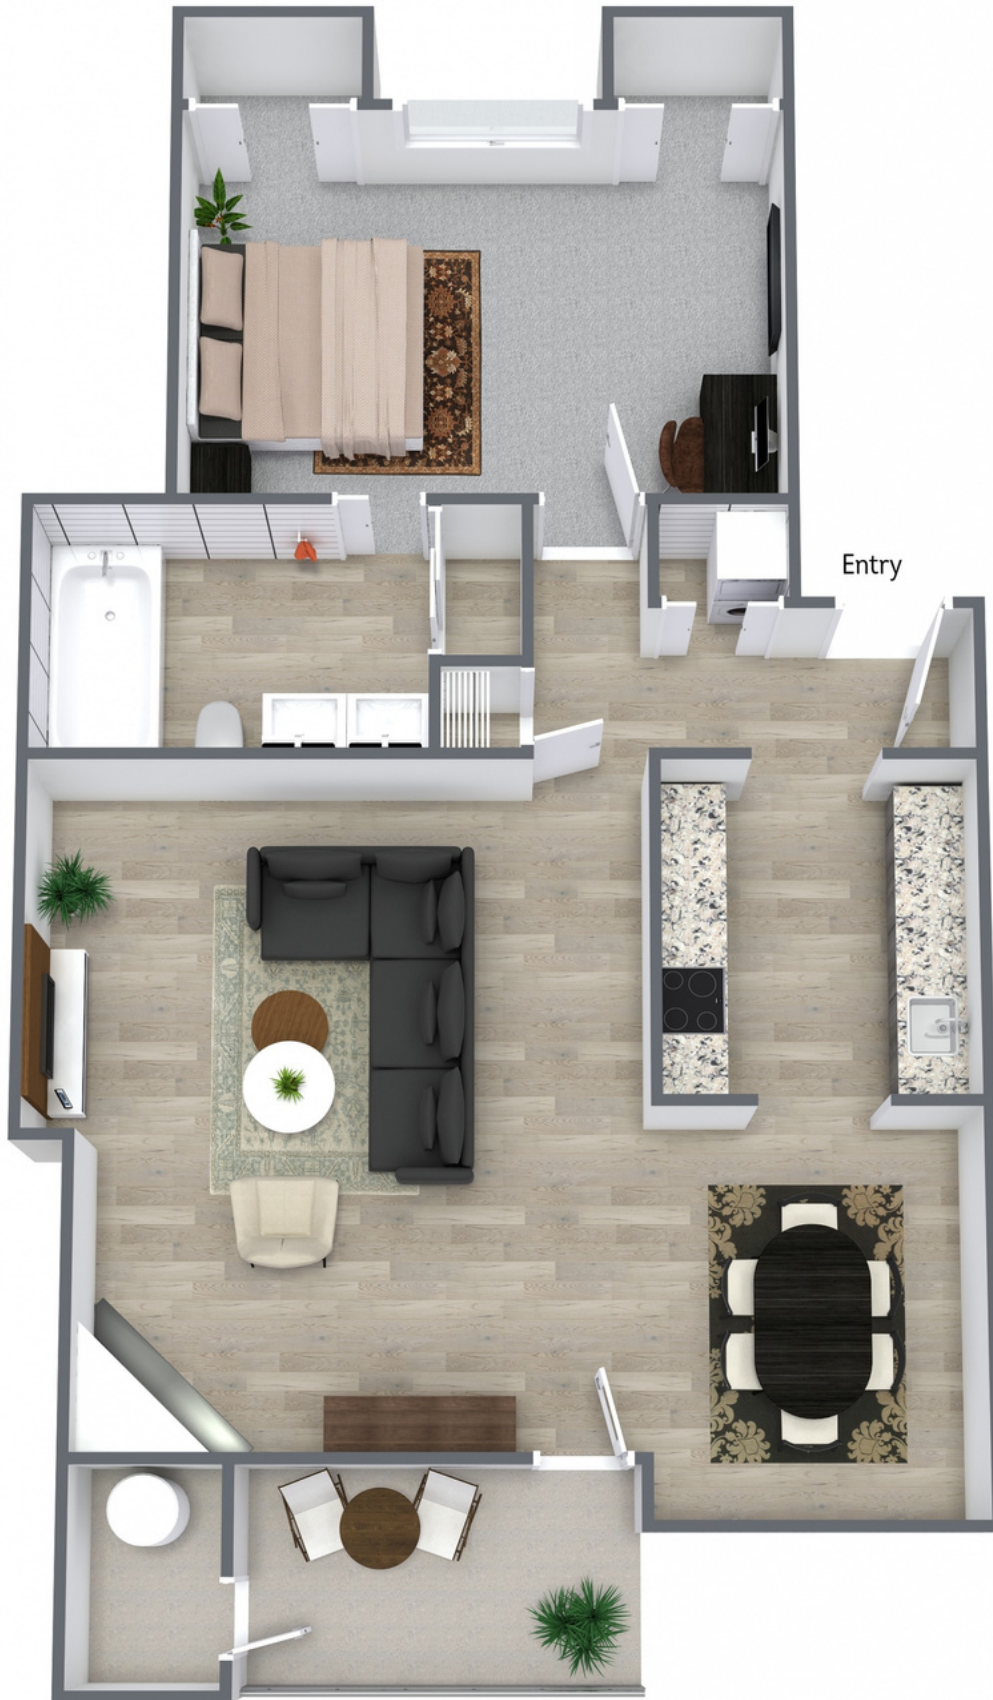

THE CHAUCER

1 BEDROOM, 1 BATHROOM

833 SQUARE FEET